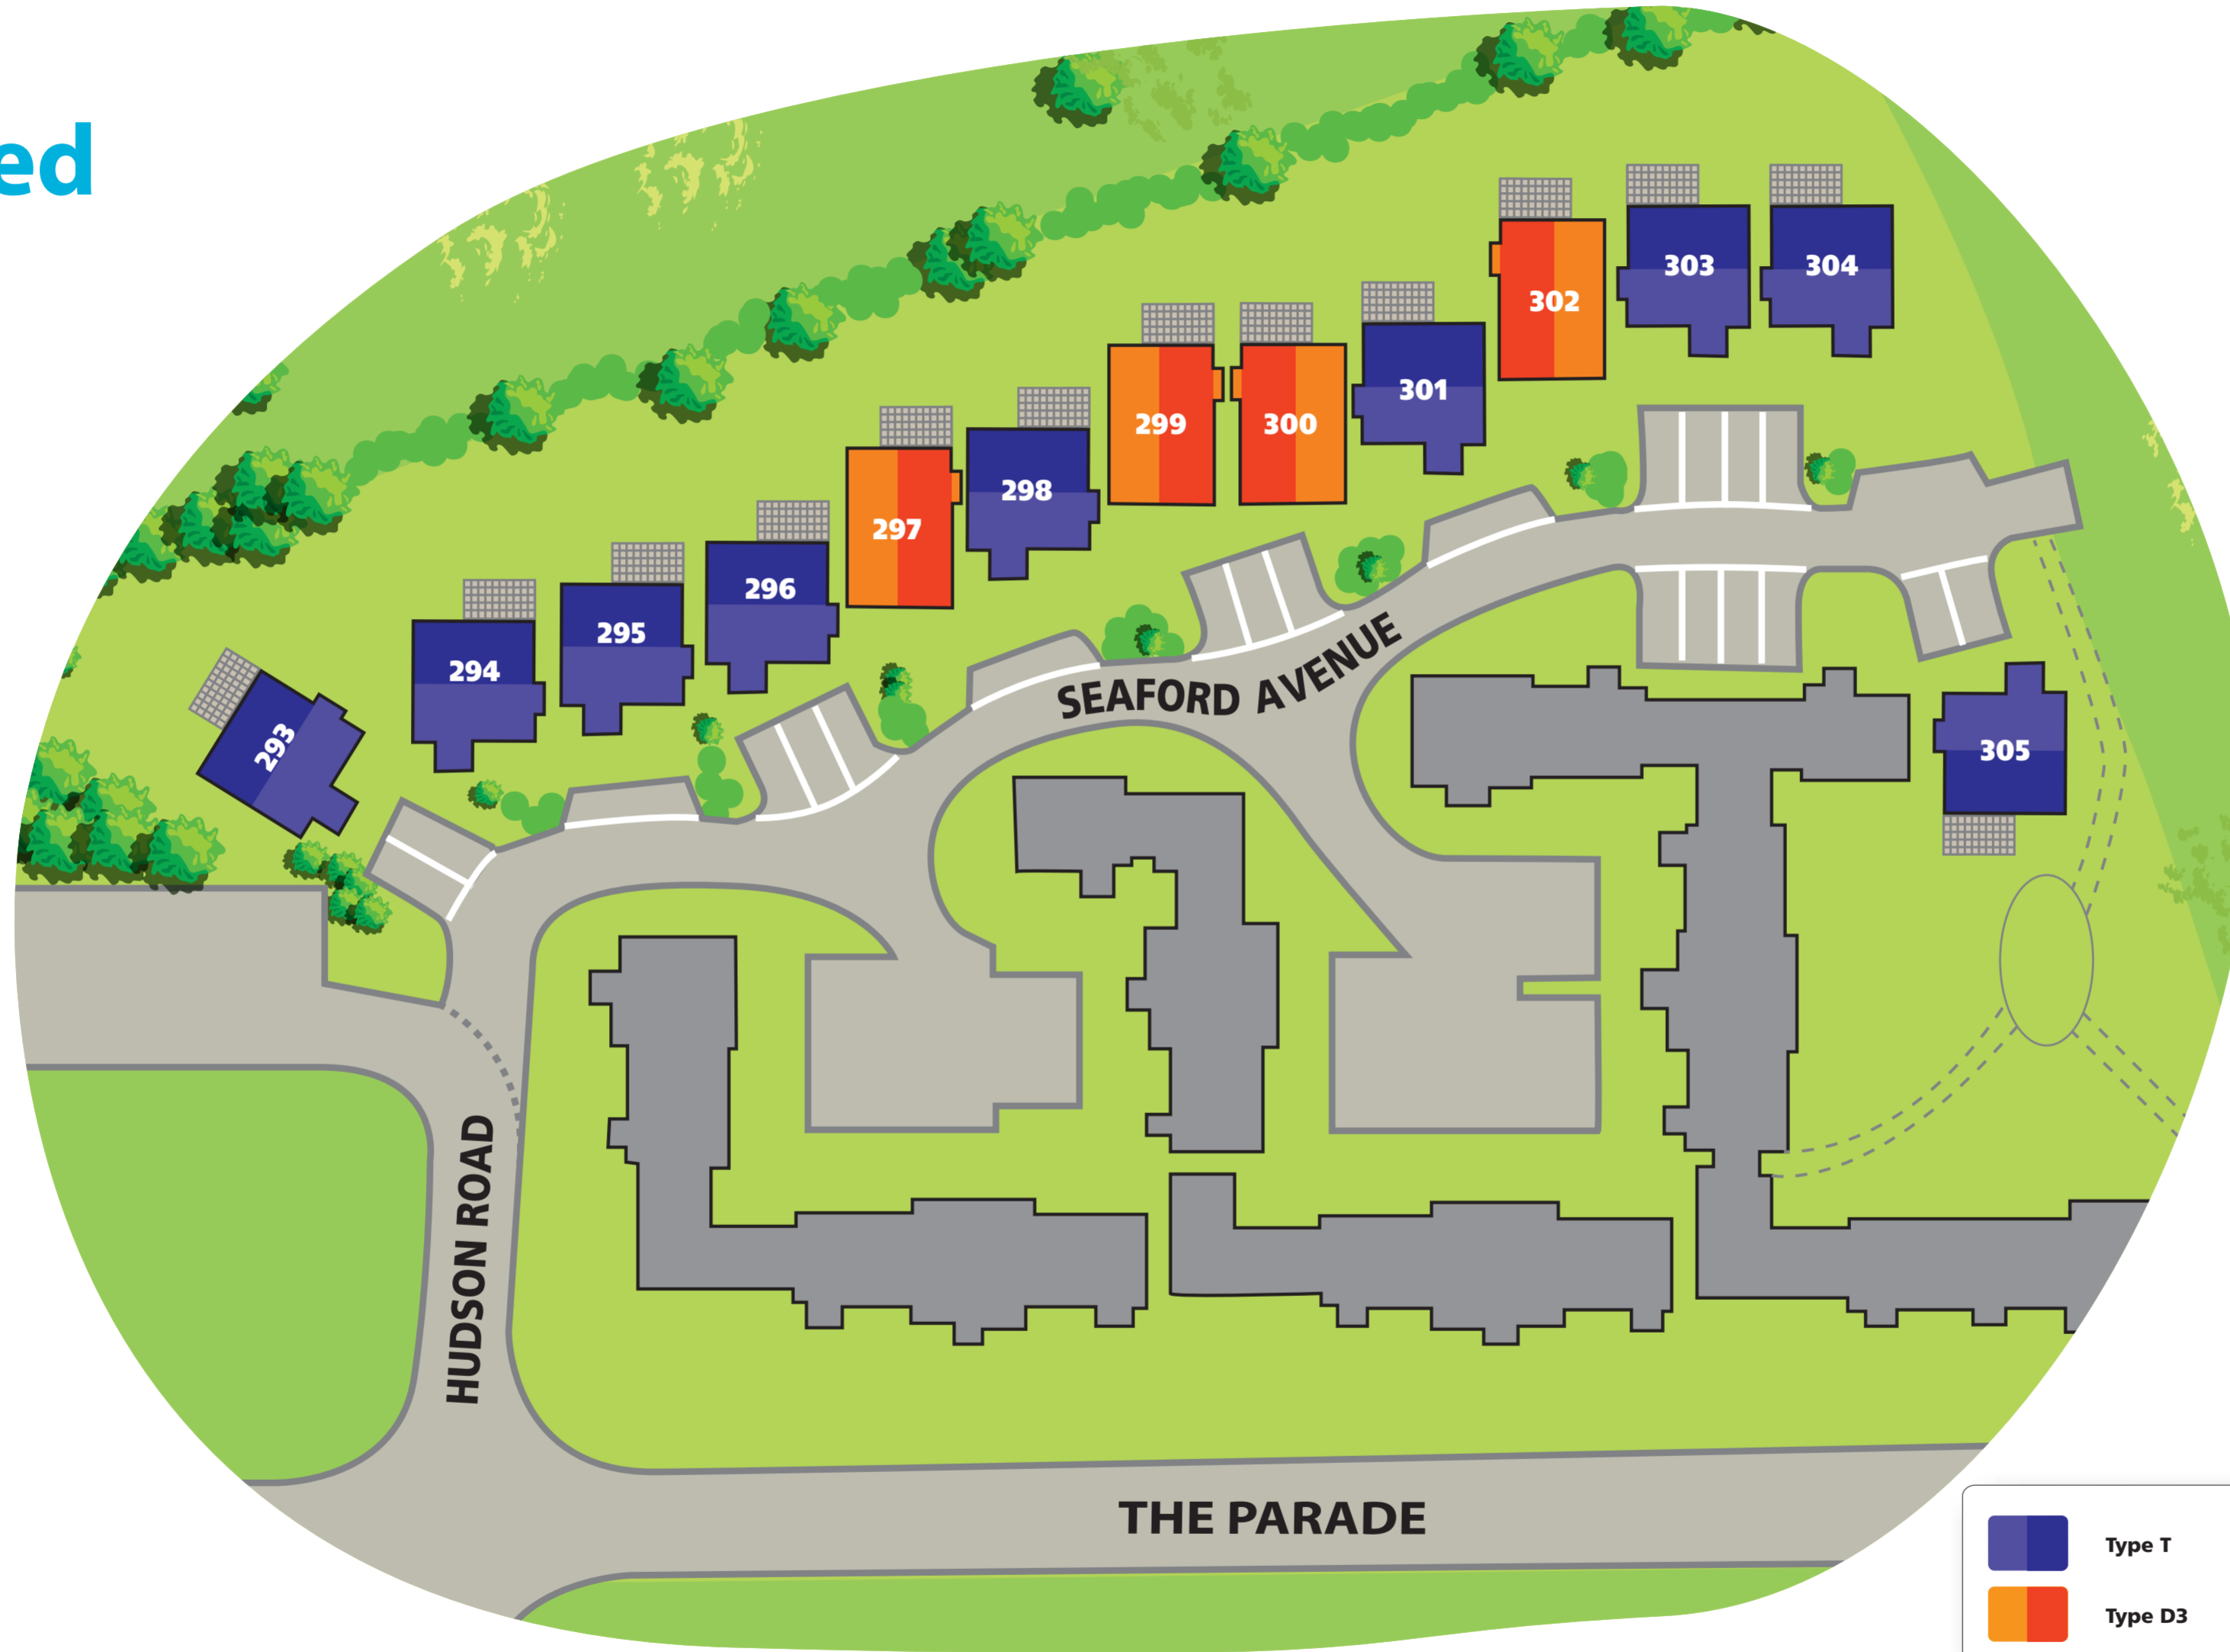

# Lodge Detached

Plot 293 - 305

	Type T	Brigg
	Type D3	Caravel